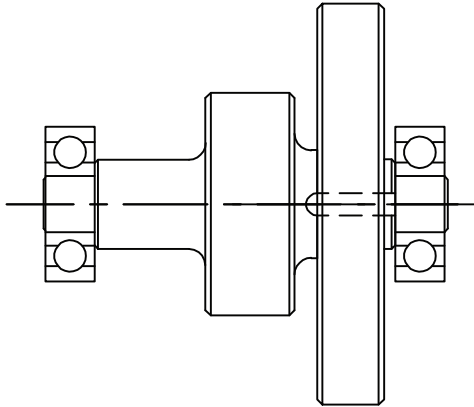

# REPLACEMENT GEAR PACKS FOR THE RB35

**Part No: 27187**

**Part No: 27188**

**Part No: 27189**

**Part No: 27190**

**Hougen Manufacturing, Inc**  
3001 Hougen Dr • Swartz Creek, MI 48473 USA  
866-245-3745 • [www.trak-star.com](http://www.trak-star.com)