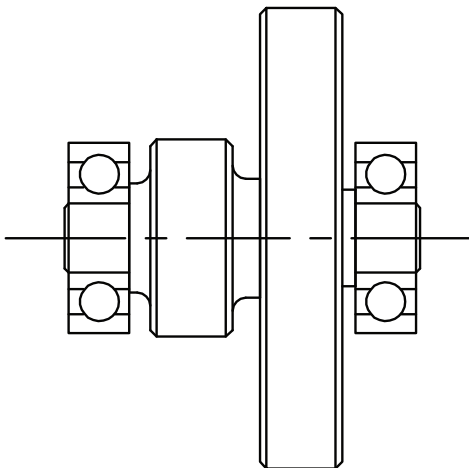

# REPLACEMENT GEAR PACKS FOR THE RB35

**Part No: 27187**

**Part No: 27188**

**Part No: 27189**

**Part No: 27190**

**Hougen Manufacturing, Inc**  
3001 Hougen Dr • Swartz Creek, MI 48473 USA  
866-245-3745 • [www.trak-star.com](http://www.trak-star.com)