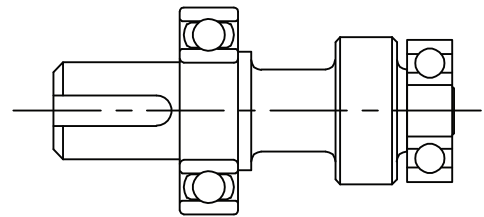

# REPLACEMENT GEAR PACKS FOR THE RB35

**Part No: 27187**

**Part No: 27188**

**Part No: 27189**

**Part No: 27190**

**Hougen Manufacturing, Inc**  
3001 Hougen Dr • Swartz Creek, MI 48473 USA  
866-245-3745 • [www.trak-star.com](http://www.trak-star.com)