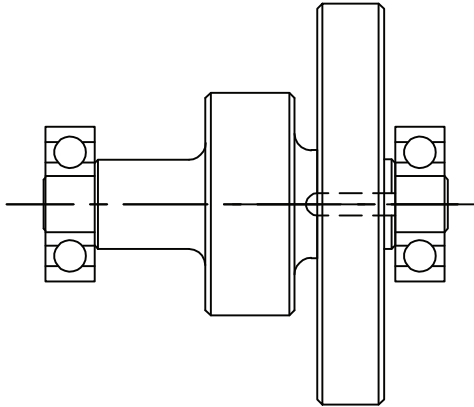

# REPLACEMENT GEAR PACKS FOR THE RB28

**Part No: 27041**

**Part No: 27042**

**Part No: 27043**

**Part No: 27044**

**Hougen Manufacturing, Inc**  
3001 Hougen Dr • Swartz Creek, MI 48473 USA  
866-245-3745 • [www.trak-star.com](http://www.trak-star.com)