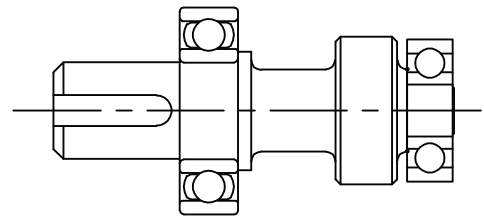

# REPLACEMENT GEAR PACKS FOR THE RB28

**Part No: 27041**

**Part No: 27042**

**Part No: 27043**

**Part No: 27044**

**Hougen Manufacturing, Inc**  
3001 Hougen Dr • Swartz Creek, MI 48473 USA  
866-245-3745 • [www.trak-star.com](http://www.trak-star.com)