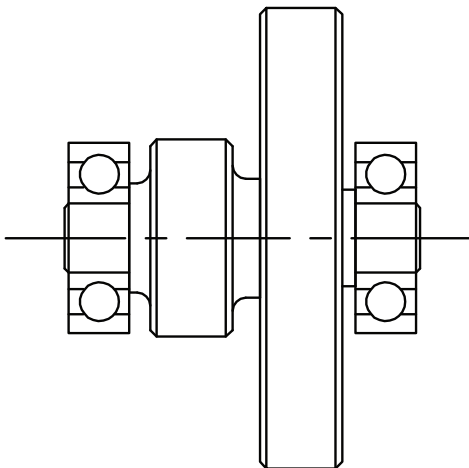

# REPLACEMENT GEAR PACKS FOR THE RB28

**Part No: 27041**

**Part No: 27042**

**Part No: 27043**

**Part No: 27044**

**Hougen Manufacturing, Inc**  
3001 Hougen Dr • Swartz Creek, MI 48473 USA  
866-245-3745 • [www.trak-star.com](http://www.trak-star.com)